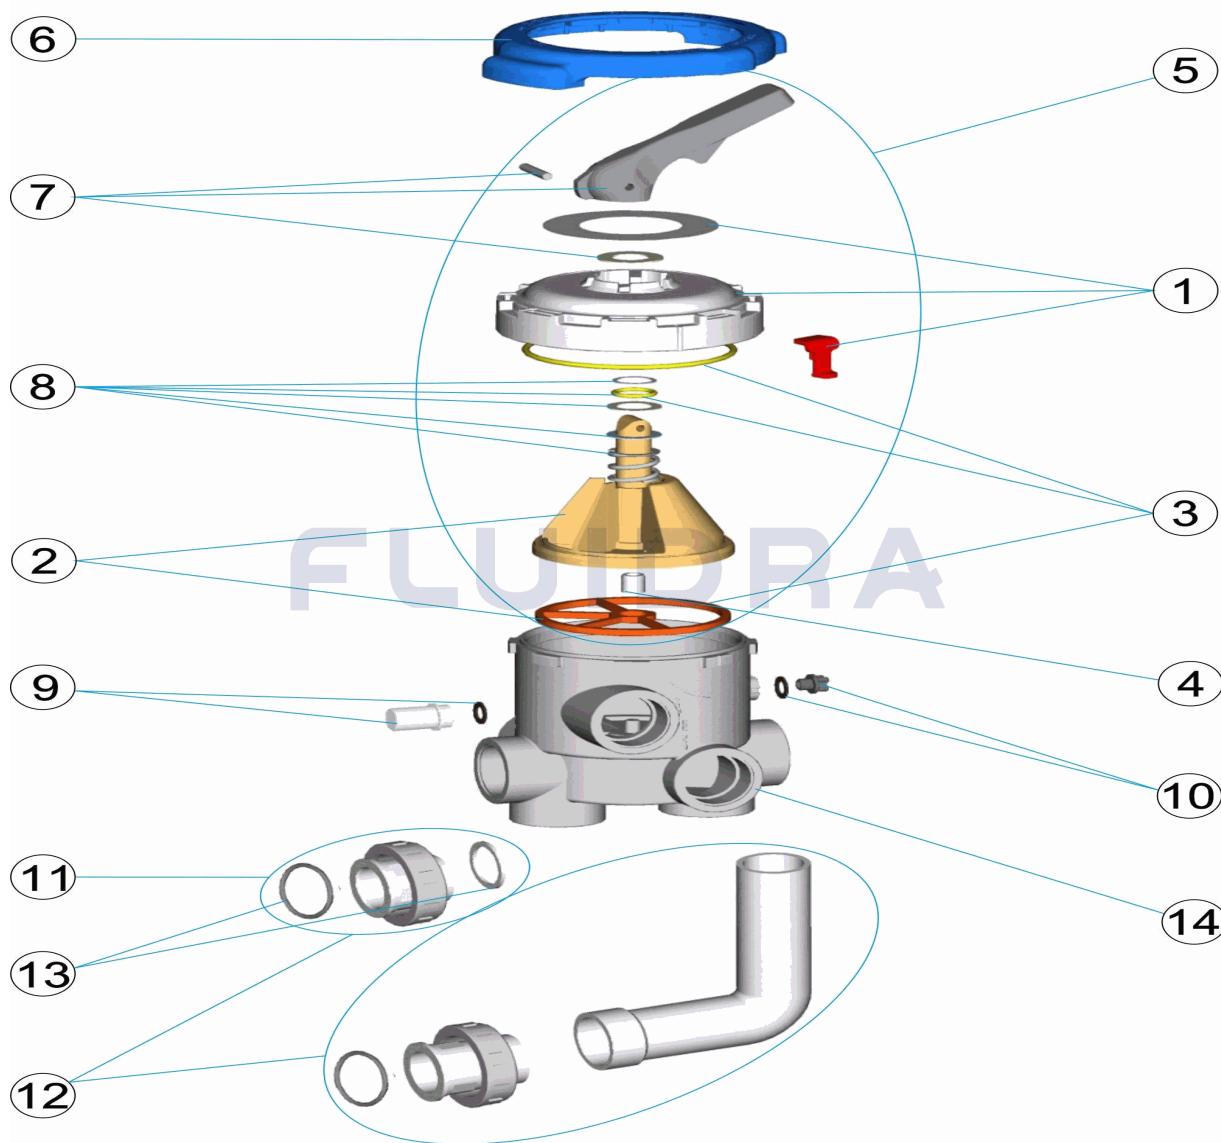

CODE 28512

DESCRIPTION: MULTIPORT VALVE 2" LEVEL INDICATOR WITH REMINDE "

**ENGLISH**

POS	CODE	DESCRIPTION	QUANTITY	POS	CODE	DESCRIPTION	QUANTITY
1	4404121801	BAYONET COVERS SELECTOR VALVE 2		8	4404121103	SPRING	
2	4404121802	DISTRIBUTOR WITH GASKETS 2"		9	4404120108	VISOR WITH SEAL	
3	4404121803	MEETINGS VALVE 2 " BAYONE "		10	4404121107	PLUG 1/4'	
4	4404121804	SOCKET BELL 2 " BAYONE "		11	4404120502	UNION BLACK 2' NEW	
5	4404121805	SET. SUPERIOR 2 " BAYONE "		12	4404120504	ELBOW BLACK 2' NEW	
6	4404121806	KEY SELECTOR VALVE 2 " BAYONE "		13	4404120505	UNION SEALS 2'	
7	4404120402	BLACK HANDLE 2'		14	28512R0101	BODY MULTIPORT VALVE 2" VAYONET 3 PC	