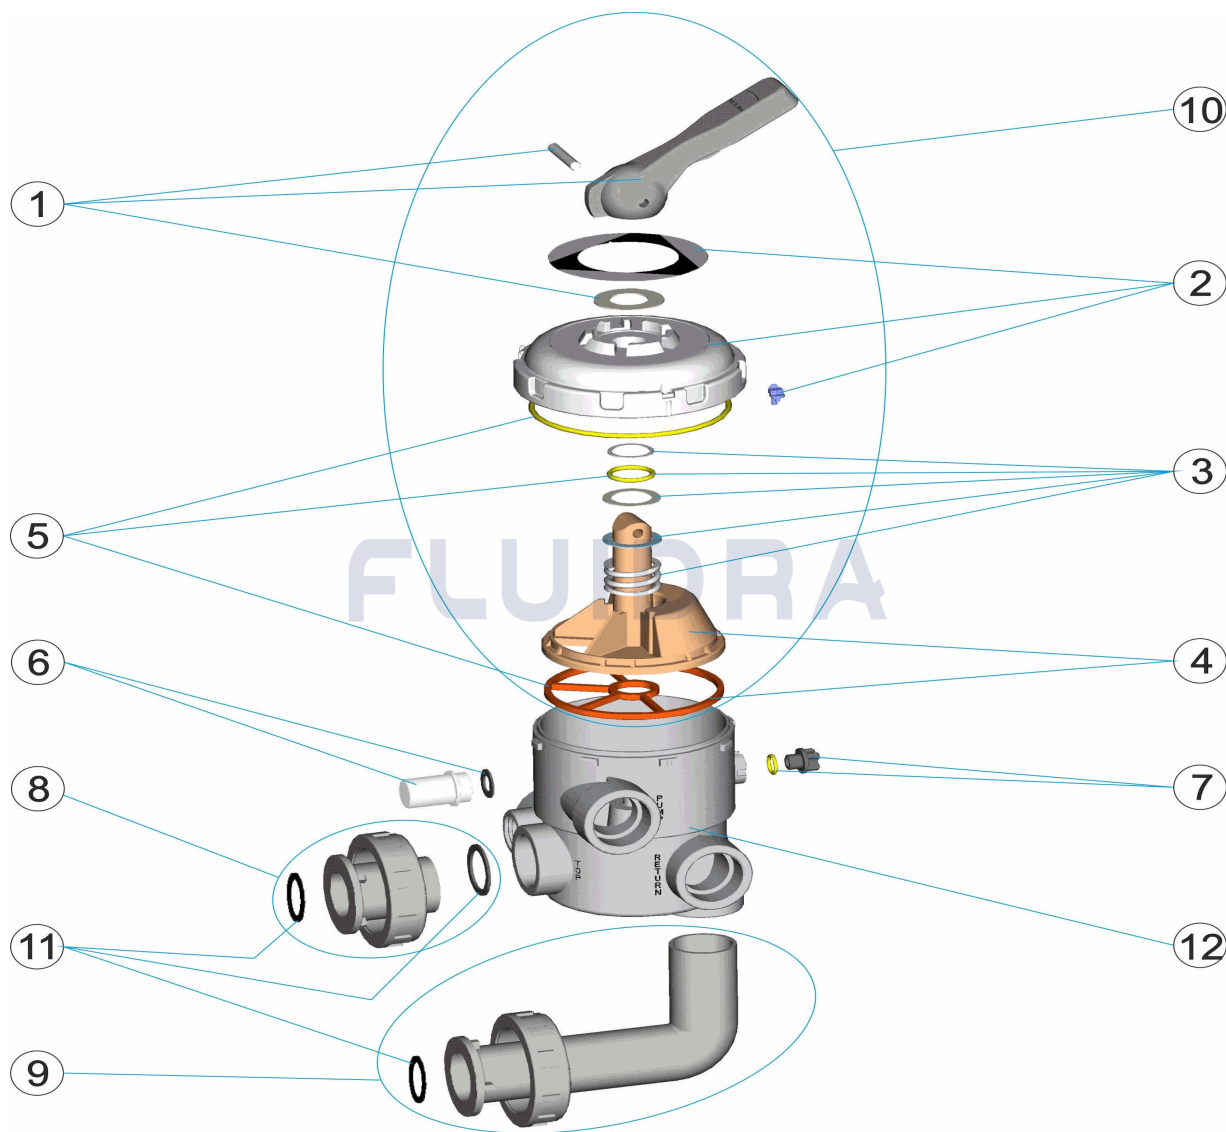

CODE **20569**

DESCRIPTION: **MULTIPORT VALVE 1 1/2" LEVEL INDICATOR + COUPLIN "**

**ENGLISH**

POS	CODE	DESCRIPTION	QUANTITY	POS	CODE	DESCRIPTION	QUANTITY
1	4404120102	BLACK HANDLE 11/2'-2'		7	4404121107	PLUG 1/4'	
2	4404121102	TOP ABS 6 WAY		8	4404120202	UNION BLACK 1 1/2' NEW	
3	4404121103	SPRING		9	4404120204	ELBOW BLACK 1 1/2' NEW	
4	4404121104	DISTRIBUTOR WITH GASKETS		10	4404121110	UPPER PART 1 1/2" BAYONET CLOSING BL	
5	4404121105	GASKETS 1 1/2'		11	4404120205	UNION SEALS 1 1/2'	
6	4404120108	VISOR WITH SEAL		12	20043R0101	VALVE VODY 1 1/2"	