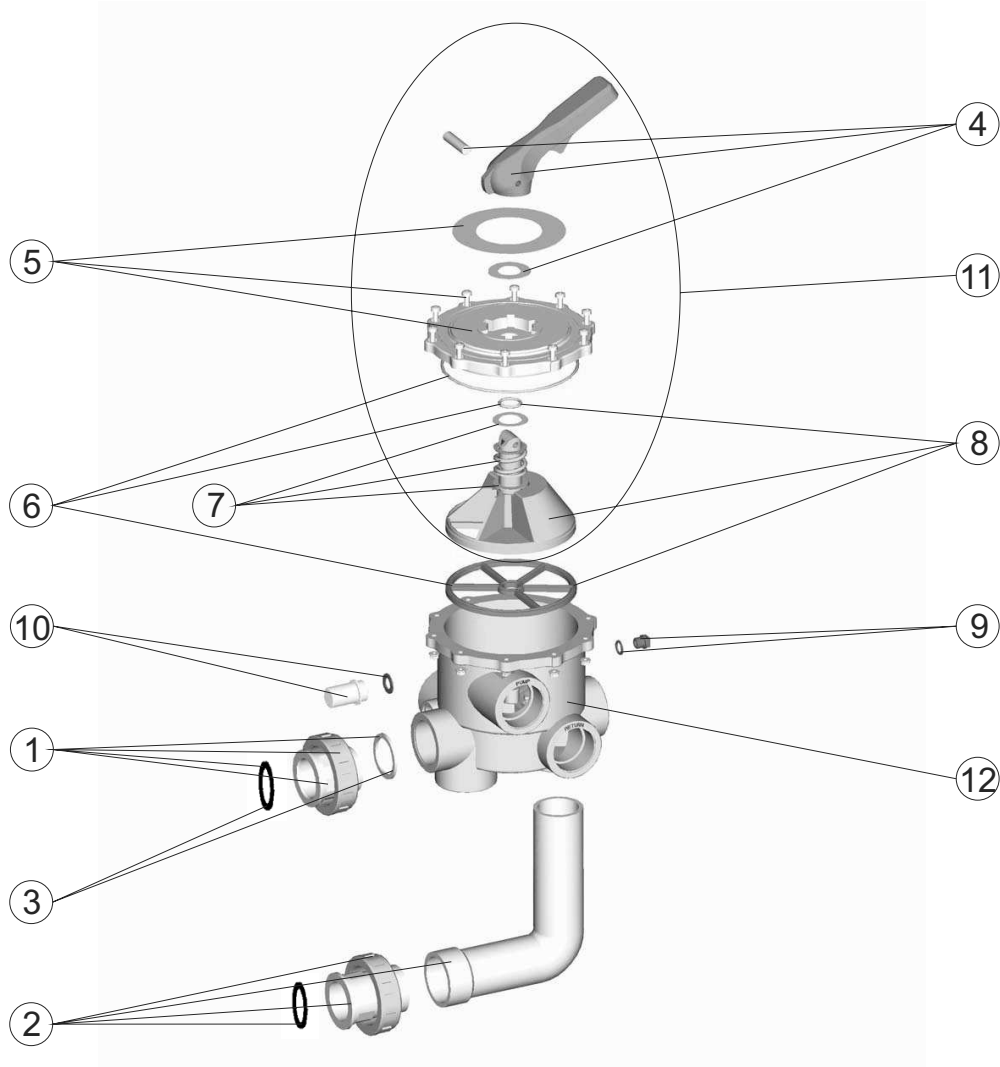

**CODES: 07444**

**DESCRIPTION: MULTIPORT 2" WITH CONNECTIONS**

| POS. | CODE       | DESCRIPTION        | POS. | CODE       | DESCRIPTION                            |
|------|------------|--------------------|------|------------|--|
| 1    | 4404120501 | UNION WHITE 2" NEW | 6    | 4404120407 | GASKETS 2"                             |
| 1    | 4404120502 | UNION BLACK 2" NEW | 7    | 4404120105 | SPRING WITH WASHERS                    |
| 2    | 4404120503 | ELBOW WHITE 2" NEW | 8    | 4404120406 | DISTRIBUTOR WITH GASKETS 2" NEW        |
| 2    | 4404120504 | ELBOW BLACK 2" NEW | 9    | 4404121107 | PLUG 1/4"                              |
| 3    | 4404120505 | UNION SEALS 2"     | 10   | 4404120108 | VISOR WITH SEAL                        |
| 4    | 4404120402 | BLACK HANDLE 2"    | 11   | 4404120410 | TOP ASSEMBLY BLACK 2" NEW              |
| 5    | 4404120403 | BLACK TOP 2"       | 12   | 07444R0101 | BLACK SELECTOR VALVE BODY WITH FITTING |